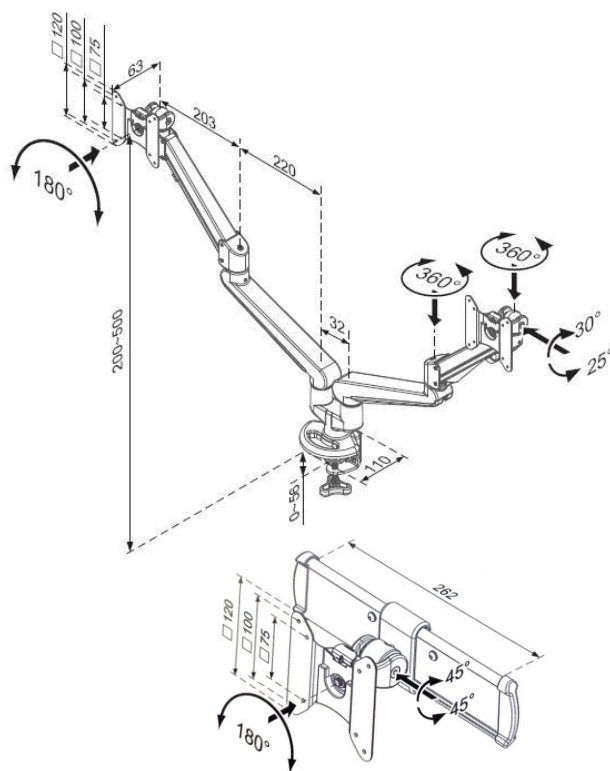

Ascend Dual Gas Arm with Adjuster and Baby-c Clamp

Product Specification

Product code	CMS2639C-ED & CMS2475 – WHITE POLISHED
*Weight capacity	From 3 – 8kg per arm
**Maximum Screen Size	42"
Height adjustment range	200mm – 500mm from desktop
Max forward extension	486mm
Width adjuster	262mm
VESA	75mm & 100mm VESA compliant
Movement	Height adjustment, tilt, swivel, rotation and reach

*Capacity may be reduced if monitor size is greater than 26" or depth is greater than 5.5cm

**Subject to weight being within range & VESA 75 x 75mm or 100 x 100mm, please refer to our measurements / line drawings and check with screen manufacturers measurements including bezel

Additional Information

Baby-c clamp for 16mm to 30mm desktops

Integral cable management

2 screen gas assisted height adjustment

Lockable quick release VESA function

180° anti rotation feature

Over 90% of the aluminium alloy content is recycled